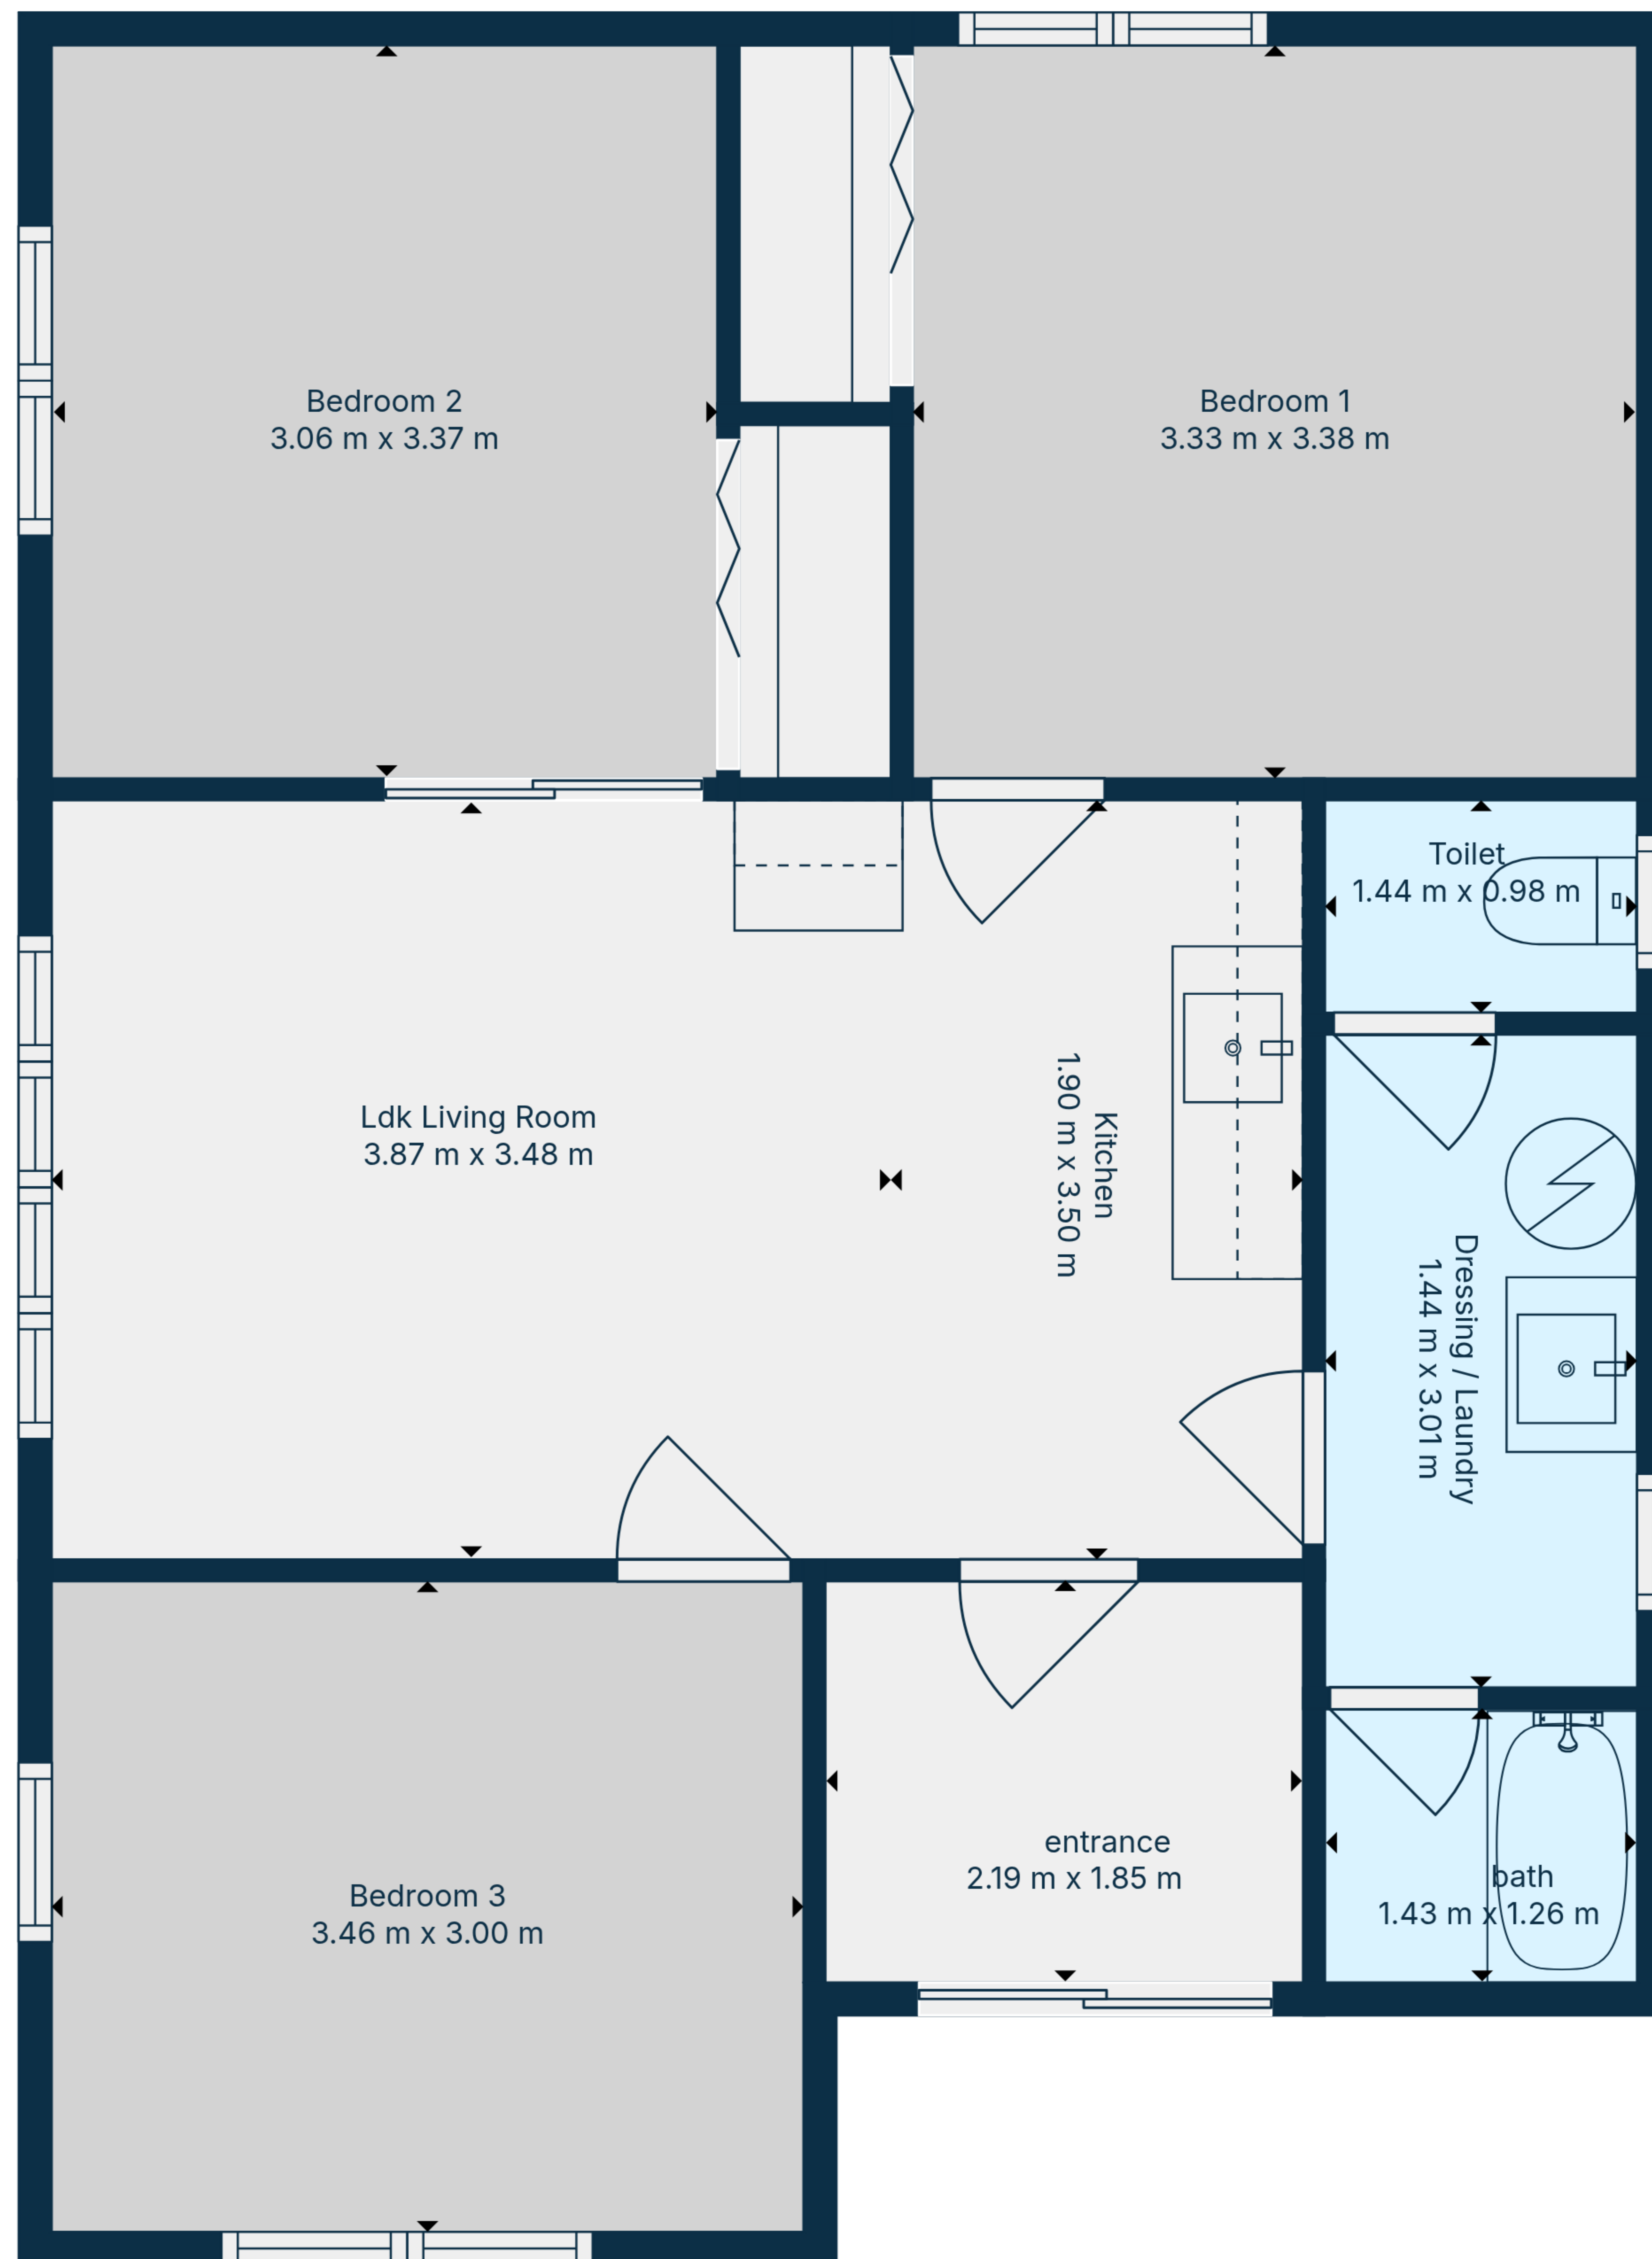

3 LDK
1 bathroom
Covered garage
76 sq m
Parking for several vehicles

俱知安町北3条西1-5-2

1-5-2 Kita 3 Jo Nishi, Kutchan

Measurements Are Close But Not Exact